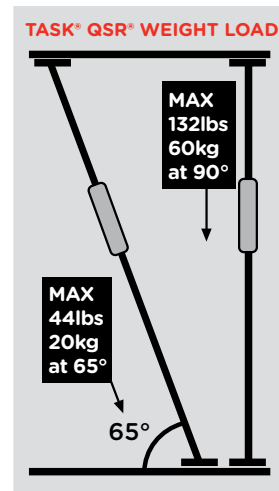

The merchandiser is available with an optional video display, which requires a power source to operate.

The QSR® is available in three sizes, plus an optional extension to suit numerous applications, it's your extra set of hands while on the job.

The load-bearing weight capacity and patented locking mechanism makes QSR® the toughest and most versatile support rod on the market.

100's of Uses!

Use TASK® QSR® Accessories and your QSR® for

LONG QSR® 83" - 159"